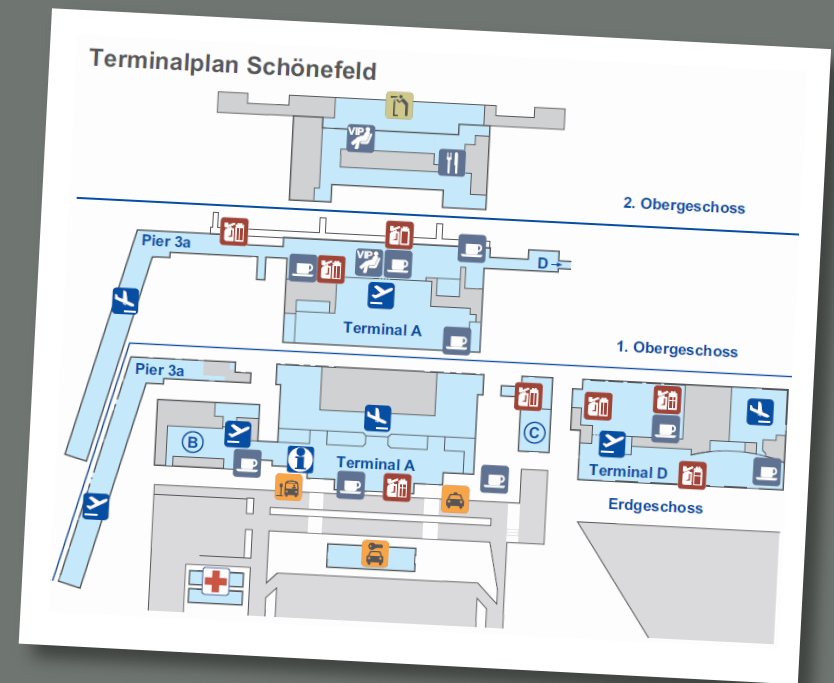

wtm [...] außenwerbung

Airport advertising Berlin Schönefeld

Airport advertising– Berlin-Schönefeld (SFX)

wtm [...] außenwerbung

Advertise on SFX airport

Airport advertising– Berlin-Schönefeld (SFX)

International airport

The airport Schönefeld distinguishes itself especially because of its internationality :

- 82% of flights are international,
- 41% of visitors dont live in Germany.

The Terminals A and B (Easyjet) are the most frequented areas. In Terminal A all Airlines arrive.

Airport advertising– Berlin-Schönefeld (SFX)

wtm [...] außenwerbung

Colorama Arrival 2

These advertising spaces are opposite of the luggage belt in the Arrival 2 of Terminal A.

Prices and dimensions

Rent € 3.000,00 / month
Production/install. € 735,00

Visible size 3.300 x 1.250 mm (WxH)
Dimensions 3.320 x 1.270 mm (WxH)

Booking duration 1 month

All prices plus VAT.

Easyjet Colorama

One Colorama is bookable in the Check-in area of the Easyjet airline in Terminal B.