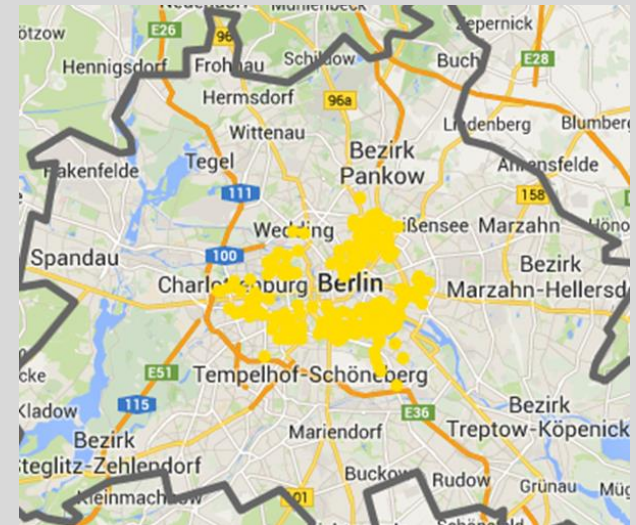

LITFASS COLUMN BILLBOARDS

BERLIN

wtm [...] außenwerbung

LITFASS COLUMN SCENE-NETWORK

The scene network with 280 locations primarily reaches Berlin's outgoing audience. The locations are in the trendy districts of Charlottenburg-Wilmersdorf, Friedrichshain-Kreuzberg, Mitte, Neukölln and Prenzlauer Berg.

Format	Weekly price
4/1	€ 8.036,00
A0	€ 4.214,00
A1	€ 2.744,00

Weekly booking; starting Wednesdays

All prices plus VAT.