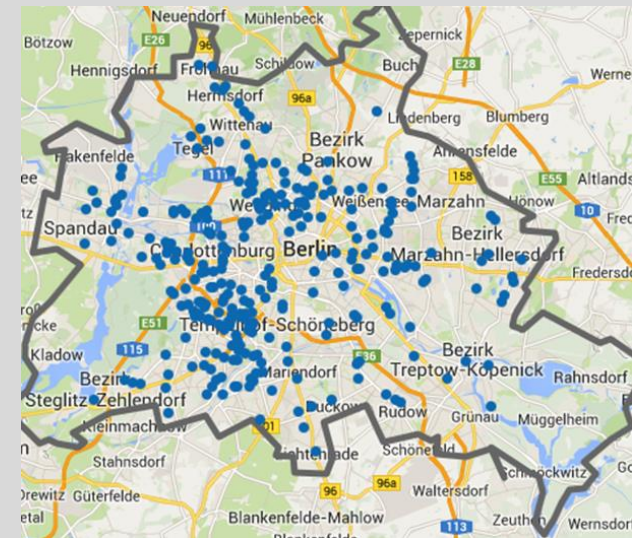

LITFASS COLUMN BILLBOARDS

BERLIN

wtm [...] außenwerbung

LITFASS COLUMN BERLIN-NETWORK

The Berlin network reaches Berliners where they live. The 325 locations are evenly distributed throughout Berlin.

Format	Weekly price
4/1	€ 6.711,25
A0	€ 3.412,50
A1	€ 2.047,50

Weekly booking; starting Fridays

All prices plus VAT.