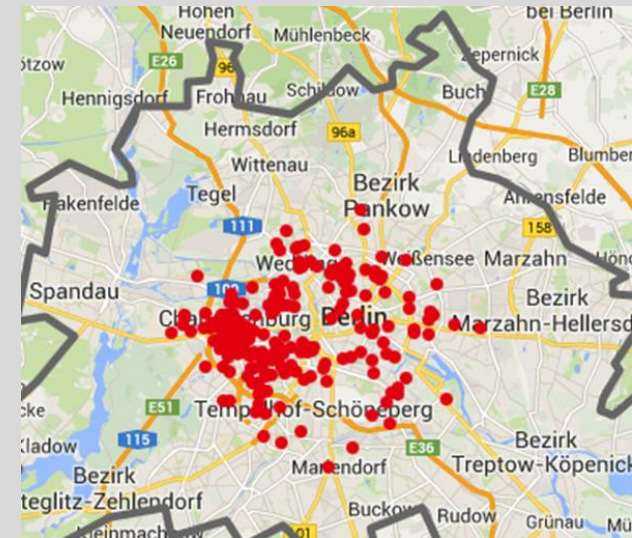

LITFASS COLUMN BILLBOARDS

BERLIN

wtm [...] außenwerbung

LITFASS COLUMN CITY-NETWORK

The city networks reach Berliners and tourists in the city centre; the concentration is within the S-Bahn ring at over 220 locations.

Format	Weekly price
4/1	€ 5.929,00
A0	€ 3.080,00
A1	€ 1.925,00

Weekly booking; starting Fridays

All prices plus VAT.