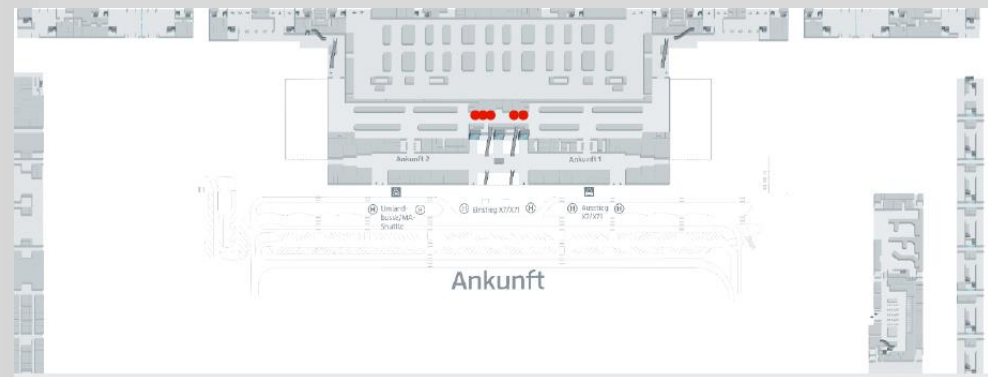

COSTS AND SIZE

Network:	5 faces
Media	€ 18.000,00 / month
Production/Installation	€ 4.740,00

M Landscape coloramen(1):

Production size (W x H)	3.710 x 1.910 mm
Visible size (W x H)	3.690 x 1.890 mm

Poster-Boxes (2)

Production size (W x H)	1.210 x 1.910 mm
Visible size (W x H)	1.190 x 1.890 mm

XL Landscape coloramen (2)

Production size (W x H)	8.710 x 1.910 mm
Visible size (W x H)	8.690 x 1.890 mm

All prices plus VAT.