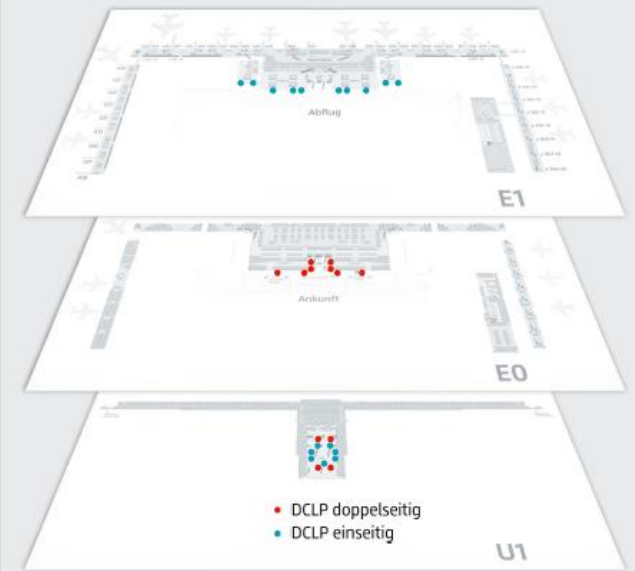

AIRPORT ADVERTISING

BER Berlin

wtm [...] außenwerbung

DIGITAL CITY LIGHT POSTER

With 41 digital City Light Poster at 29 Locations on 3 levels, a campaign on this network reaches everyone in the airport: departure, arrival & meeter and greeter.

SIZE (WxH) 75/ 85-inch 9:16
Technical specifications upon request

All prices + VAT.

AIRPORT ADVERTISING

BER Berlin

wtm [...] außenwerbung

ARRIVAL NON-SCHENGEN: POSTER-BOXES

In the arrival area of terminal 1, all arriving passengers are directed towards the baggage claim before they reach the exits, stores, gastronomy and car rental. On their way, they pass 2 poster boxes.

Production size (W x H)	1.210 x 1.910 mm
Visible size (W x H)	1.190 x 1.890 mm

XL Landscape coloramen (2)

Production size (W x H)	8.710 x 1.910 mm
Visible size (W x H)	8.690 x 1.890 mm

All prices plus VAT.