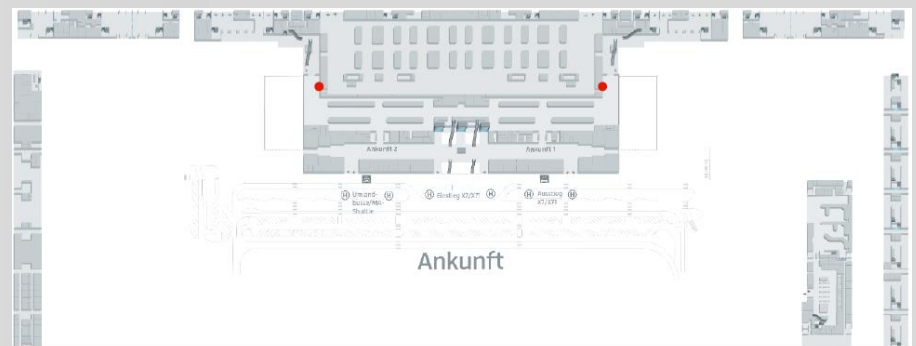

AIRPORT ADVERTISING

BER Berlin

wtm [...] außenwerbung

ARRIVAL: LANDSCAPE COLORAMEN

On the way to the baggage claim in terminal 1, everyone passes one of the backlight landscape coloramen faces.

Not to be missed!

COSTS AND SIZE

Network:	2 Landscape faces
Media	€ 17.500,00 / month
Production/Installation	€ 2.115,00

Production size (W x H)	6.210 x 1.255 mm
Visible size (W x H)	6.190 x 1.235 mm

All prices plus VAT.