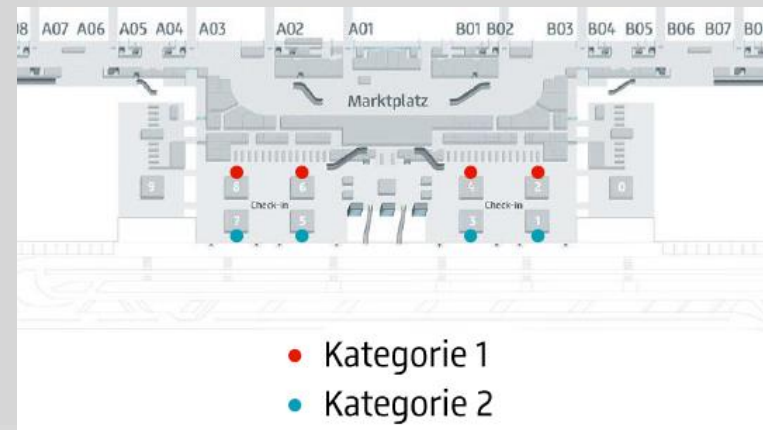

AIRPORT ADVERTISING

BER Berlin

wtm [...] außenwerbung

DEPARTURE: XL LANDSCAPE COLORAMEN CHECK-IN HALL

In the spacious check-in hall at terminal 1, the 8 big counter blocks are adorned with 8 XL landscape coloramen, which can be selected individually.

There are two price categories (red and blue).

COSTS AND SIZE

Faces: 8 XL Landscape coloramen

Media per month per coloramen:

Category 1 € 12.500,00

Category 2 € 10.500,00

Production/Installation € 1.680,00 / coloramen

Production size : (WxH) 8.710 x 1.910 mm

Visible size: (WxH) 8.690 x 1.890 mm

All prices plus VAT.