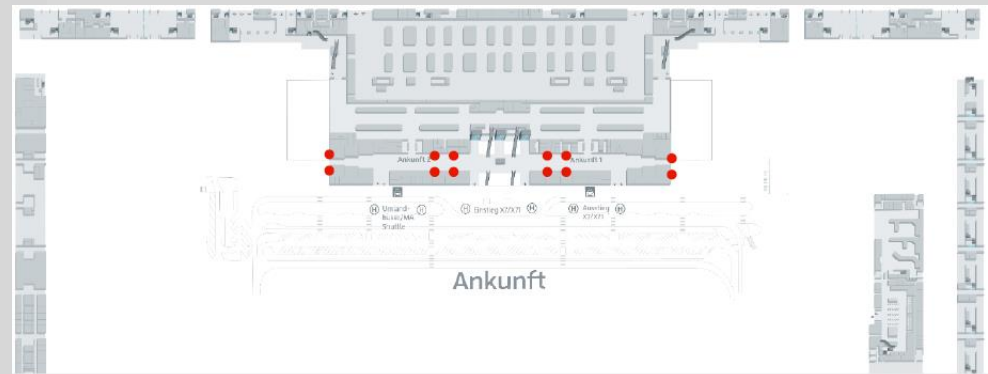

AIRPORT ADVERTISING

BER Berlin

wtm [...] außenwerbung

POSTERS: GREETING HALL

In the public are of terminal 1, 12 poster showcases can be booked individually. Perfect for reaching arriving passengers and their pick-ups.

COSTS AND SIZE

Faces:	12 Poster showcases
Media	€ 5.000,00 per month, per poster
Production/Installation	€ 385,00

Production size : (WxH) upon request
Visible size: (WxH) 1.190 x 1.750 mm

All prices plus VAT.