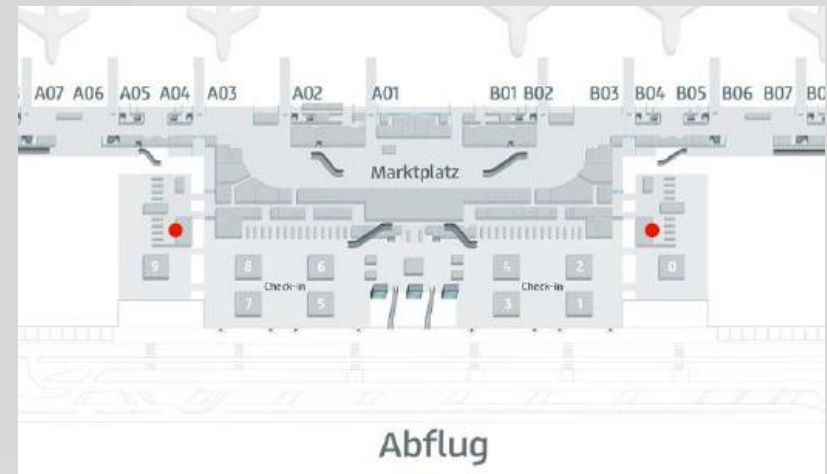

Production size : (WxH) 8.710 x 1.910 mm

Visible size: (WxH) 8.690 x 1.890 mm

All prices plus VAT.

AIRPORT ADVERTISING

BER Berlin

wtm [...] außenwerbung

DEPARTURE: SECURITY LANDSCAPE COLORAMEN

Behind the security check, there are further landscape coloramen for your airport advertising.

All prices plus VAT.

AIRPORT ADVERTISING

BER Berlin

wtm [...] außenwerbung

MARKET PLAZA QUARTETT

The central market plaza is located directly behind the duty free shops. All passengers linger here. Above their heads, there are 4 big banners, that comprise a network.