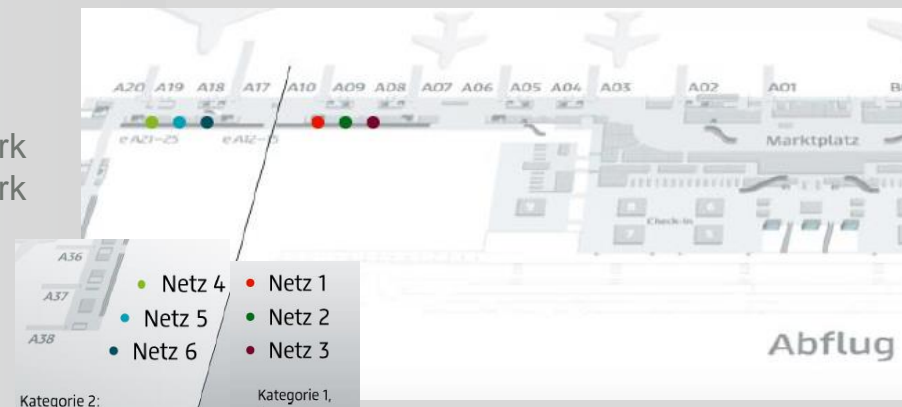

COSTS AND SIZE

Faces:	12 L Landscape coloramen (6 networks)
Media	
Category 1	€ 15.000,00 / month / network
Category 2	€ 9.500,00 / month / network
Production/Installation	€ 2.115,00 / network
Production size (WxH)	6.210 x 1.255 mm
Visible size (WxH)	6.190 x 1.237 mm