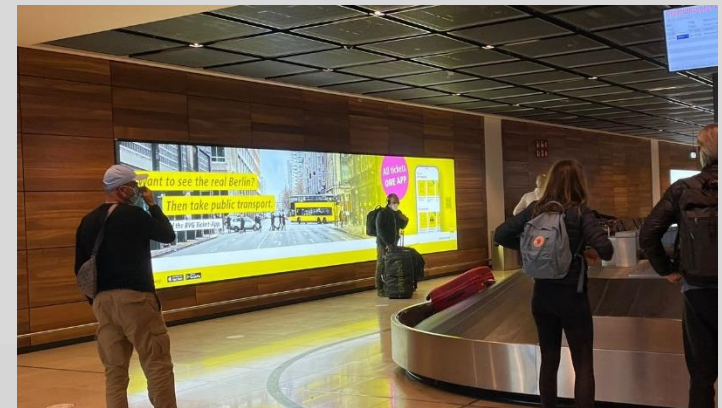

AIRPORT ADVERTISING

BER Berlin

wtm [...] außenwerbung

ARRIVAL: XL LANDSCAPE COLORAMEN BAGGAGE CLAIM

8 XL backlight landscap coloramen are siding the baggage claim and guarantee the attention of all arriving passengers waiting for their luggage.