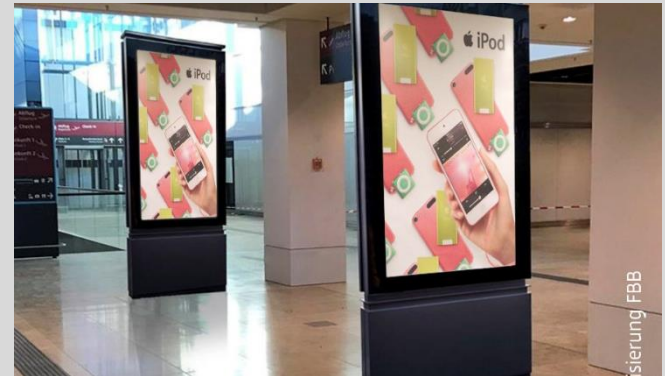

SIZE (WxH) 75/ 85-inch 9:16
Technical specifications upon request

All prices + VAT.

AIRPORT ADVERTISING

BER Berlin

wtm [...] außenwerbung

ARRIVAL NON-SCHENGEN: POSTER-BOXES

In the arrival area of terminal 1, all arriving passengers are directed towards the baggage claim before they reach the exits, stores, gastronomy and car rental. On their way, they pass 2 poster boxes.