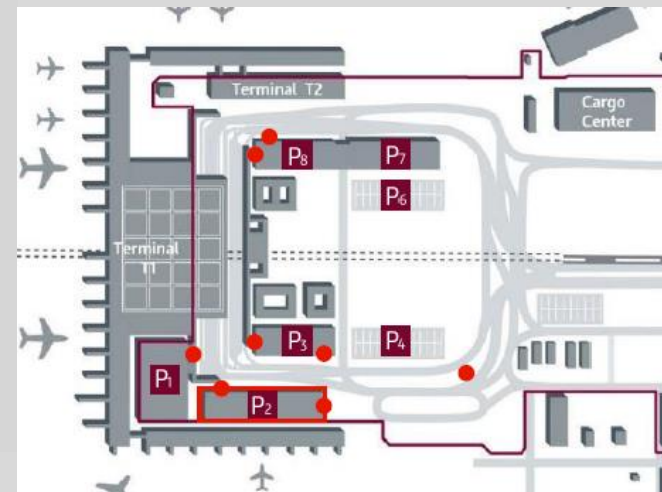

COSTS AND SIZE

Faces:	6 giant posters (PVC banner)
Media (dep. location)	€ 12.500,00 to 55.000,00
Production/Installation	€ 5.000,00 to 14.000,00

Minimum booking 1 month

Size (WxH) Upon request

All prices plus VAT.