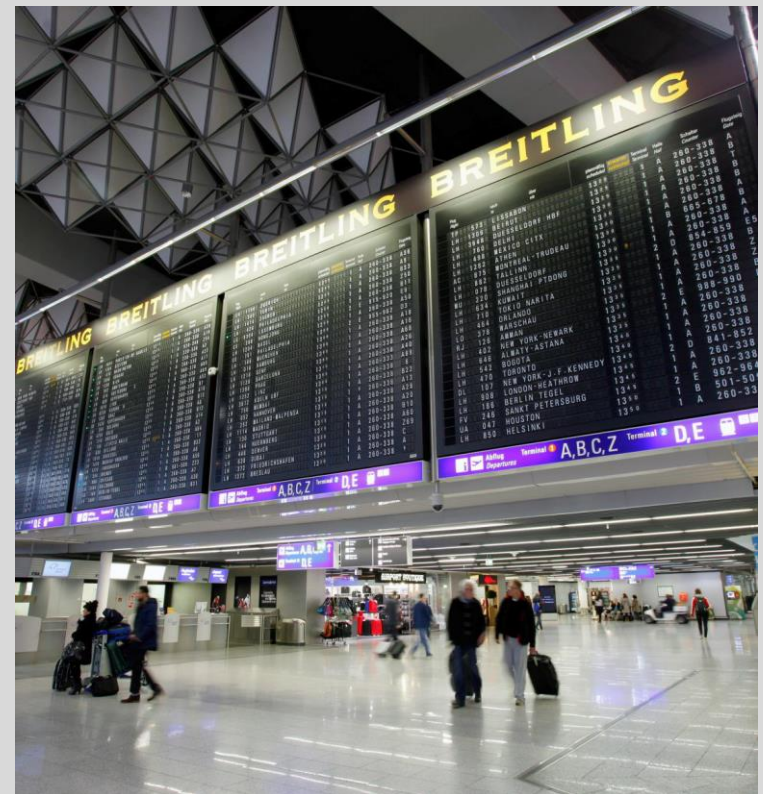

AIRPORT ADVERTISING

FRA FRANKFURT AM MAIN

wtm [...] außenwerbung

AIRPORT ADVERTISING

FRA FRANKFURT AM MAIN

wtm [...] außenwerbung

FRA Airport Stats

Frankfurt FRA airport is highly frequented international airport.

Terminal 1

58 million passengers every year

59% international

41% German

39% Business

61% Leisure

62% Connecting to other destinations

Terminal 2

12 million passengers every year

AIRPORT ADVERTISING

FRA FRANKFURT AM MAIN

wtm [...] außenwerbung

COLORAMAS

Location Airport Terminal 1 & 2

Campaign duration 1 month

Network size 30 faces