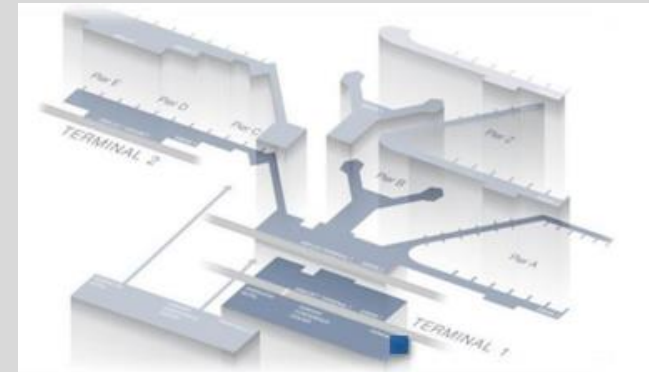

All prices plus VAT.

AIRPORT ADVERTISING

FRA FRANKFURT AM MAIN

wtm [...] außenwerbung

KINGSIZE LIGHTBOX ARRIVAL

Location	Arrival A, baggage claim arriving Schengen & Non-Schengen
Campaign duration	1 month
Network size	1 face
Media costs	€ 22.800,00
Production	€ 1.230,00
Format	5.960 x 2.578 mm (WxH)

All prices plus VAT.

AIRPORT ADVERTISING

FRA FRANKFURT AM MAIN

wtm [...] außenwerbung

WALL PANELS

Location	Arrival & departure areas*
Campaign duration	1 month
Network size	1 surface
Media costs	€ 7.640,00
Production	€ 770,00
Format	3.190 x 1.800 mm (WxH)