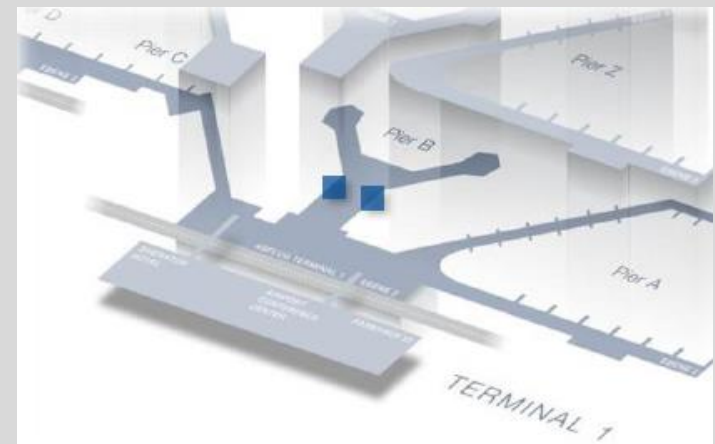

AIRPORT ADVERTISING

FRA FRANKFURT AM MAIN

wtm [...] außenwerbung

WALL PANELS

Location	Arrival & departure areas*
Campaign duration	1 month
Network size	1 surface
Media costs	€ 7.640,00
Production	€ 770,00
Format	3.190 x 1.800 mm (WxH)

*Various locations available. Sizes and prices vary.

All prices plus VAT.