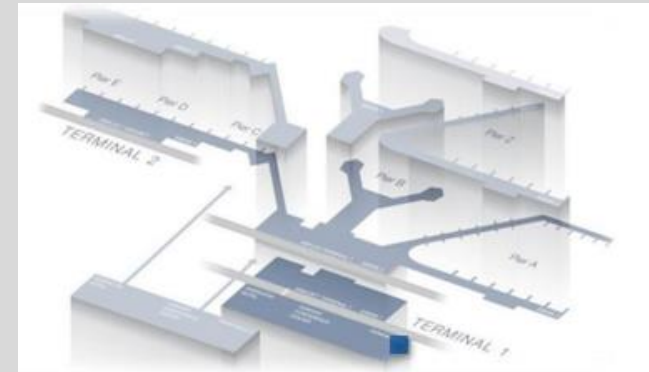

AIRPORT ADVERTISING

FRA FRANKFURT AM MAIN

wtm [...] außenwerbung

KINGSIZE LIGHTBOX ARRIVAL

Location	Arrival A, baggage claim arriving Schengen & Non-Schengen
Campaign duration	1 month
Network size	1 face
Media costs	€ 22.800,00
Production	€ 1.230,00
Format	5.960 x 2.578 mm (WxH)

All prices plus VAT.