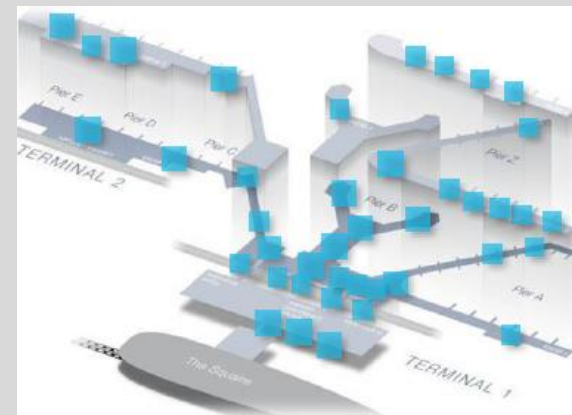

AIRPORT ADVERTISING

FRA FRANKFURT AM MAIN

wtm [...] außenwerbung

DIGITAL COVERAGE NETWORK

Location	Airport Terminal 1 & 2
Campaign duration	2 weeks
Network size	309 screens
Spot length	10 seconds
Media costs	€ 114.540,00
Handling fee	€ 1.350,00
Formats:	1. 46/55 inch , full HD 2. 70 inch, full HD 3. 75 inch, 4K 4. 85 inch, 4K 5. 98 inch , full HD 6. landscape:352cm x 240 cm (WxH)

All prices plus VAT.