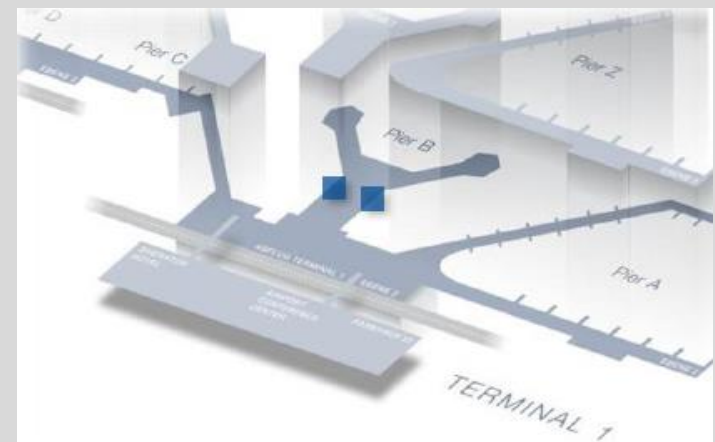

AIRPORT ADVERTISING

FRA FRANKFURT AM MAIN

wtm [...] außenwerbung

WALL PANELS

Location	Arrival & departure areas*
Campaign duration	1 month
Network size	1 surface
Media costs	€ 7.640,00
Production	€ 770,00
Format	3.190 x 1.800 mm (WxH)

*Various locations available. Sizes and prices vary.

All prices plus VAT.