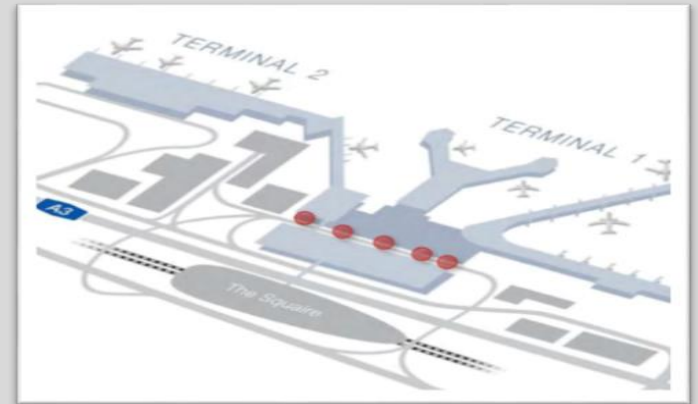

AIRPORT ADVERTISING

FRA FRANKFURT AM MAIN

wtm [...] außenwerbung

LED MOTION DRIVE

Location	Terminal 1
Campaign length	2 weeks
Network size	5 surfaces
Spot length	10 seconds
Costs	€ 33.220,00
Handling fee	€ 1.350,00
	up to 5 video sequences
Format	352 x 240 cm (WxH)

All prices plus VAT.