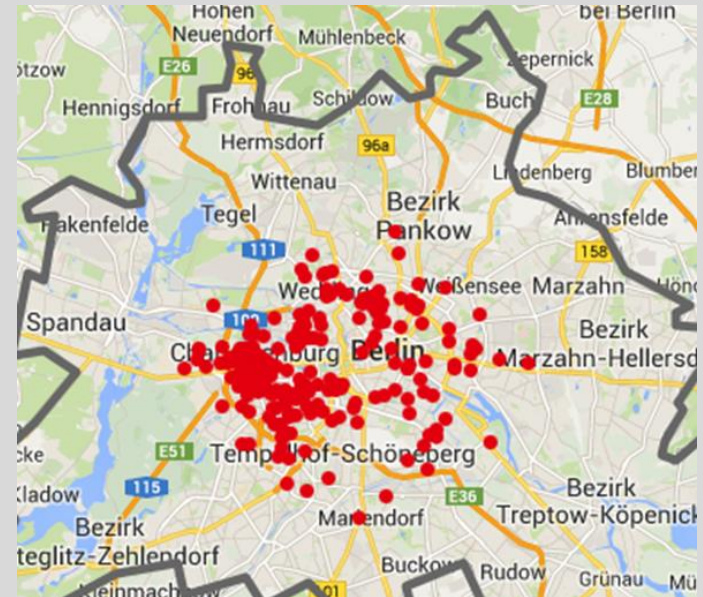

COLUMN BILLBOARDS

BERLIN

wtm [...] außenwerbung

COLUMN NETWORK „CITY“

The city network reaches Berliners and tourists in the city center; the concentration is within the S-Bahn ring with 300 locations.

Format	Weekly price
4/1	€ 8.820,00
A0	€ 4.410,00
A1	€ 2.205,00

Weekly bookin; starting mondays

Plus production.

All prices plus VAT.