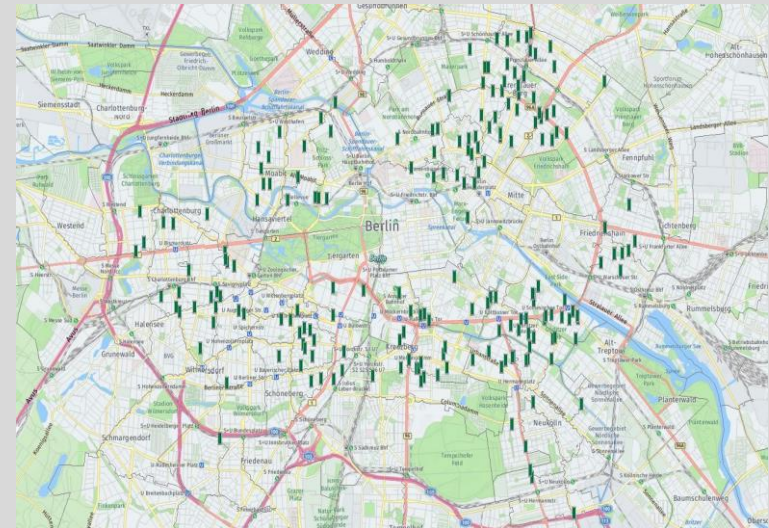

COLUMN BILLBOARDS

BERLIN

wtm [...] außenwerbung

COLUMN NETWORK „SZENE“

The scene network with 200 locations primarily reaches Berlin's outgoing audience. The locations are in the trendy districts of Charlottenburg-Wilmersdorf, Friedrichshain-Kreuzberg, Mitte, Neukölln and Prenzlauer Berg.

Format	Weekly price
4/1	€ 6.160,00
A0	€ 3.080,00
A1	€ 1.540,00

Weekly booking; starting thursdays

Plus production.

All prices plus VAT