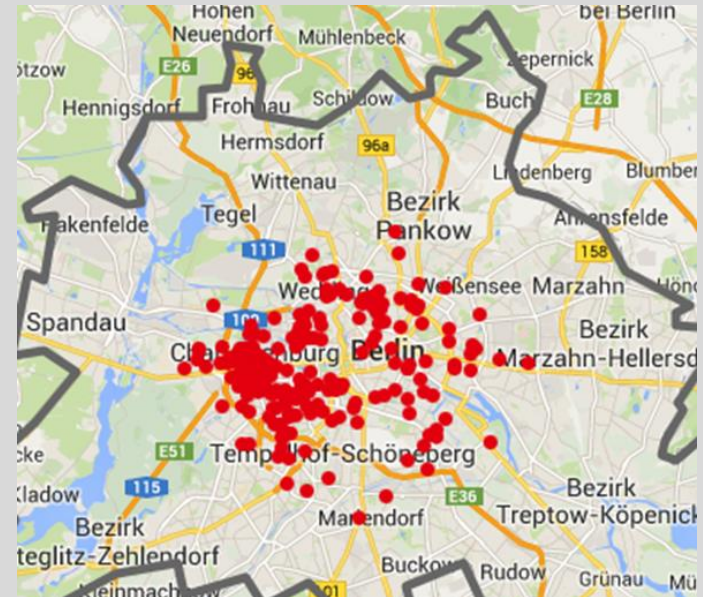

COLUMN BILLBOARDS

BERLIN

wtm [...] außenwerbung

COLUMN NETWORK „CITY“

The city network reaches Berliners and tourists in the city center; the concentration is within the S-Bahn ring with 300 locations.

Format	Weekly price
4/1	€ 9.660,00
A0	€ 4.830,00
A1	€ 2.415,00

Weekly booking; starting Mondays

Plus production.

All prices plus VAT.